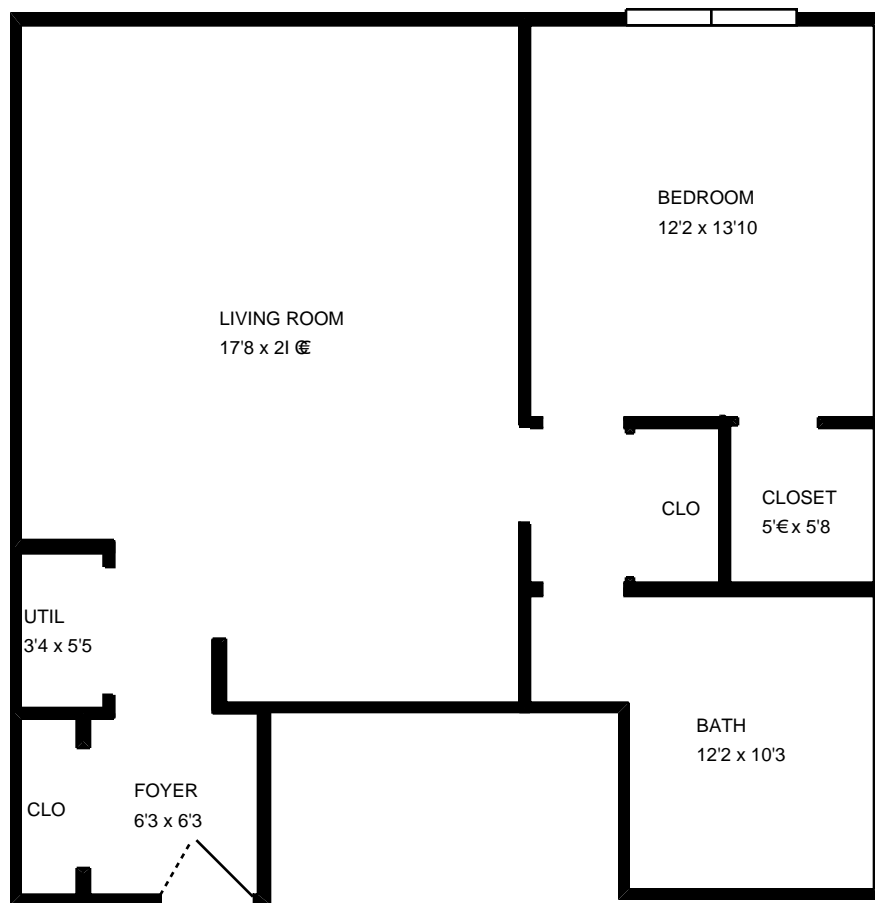

LINDEN LUXURY APARTMENTS

Total interior square footage on page: 1402 sf

Measurements supplied for marketing purposes only. For full details, please visit <http://www.homedepotmeasures.com/RealEstateWarranty.htm>

LINDEN LUXURY APARTMENTS

LINDEN LUXURY APARTMENTS